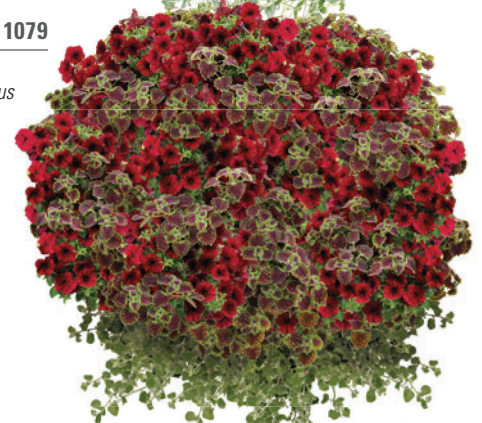

Cherry Licorice: 1079

COLORBLAZE®
Chocolate Drop *Coleus*
PROVEN ACCENTS®
White Licorice
Helichrysum
SUPERTUNIA®
BLACK CHERRY®
Petunia
Spring